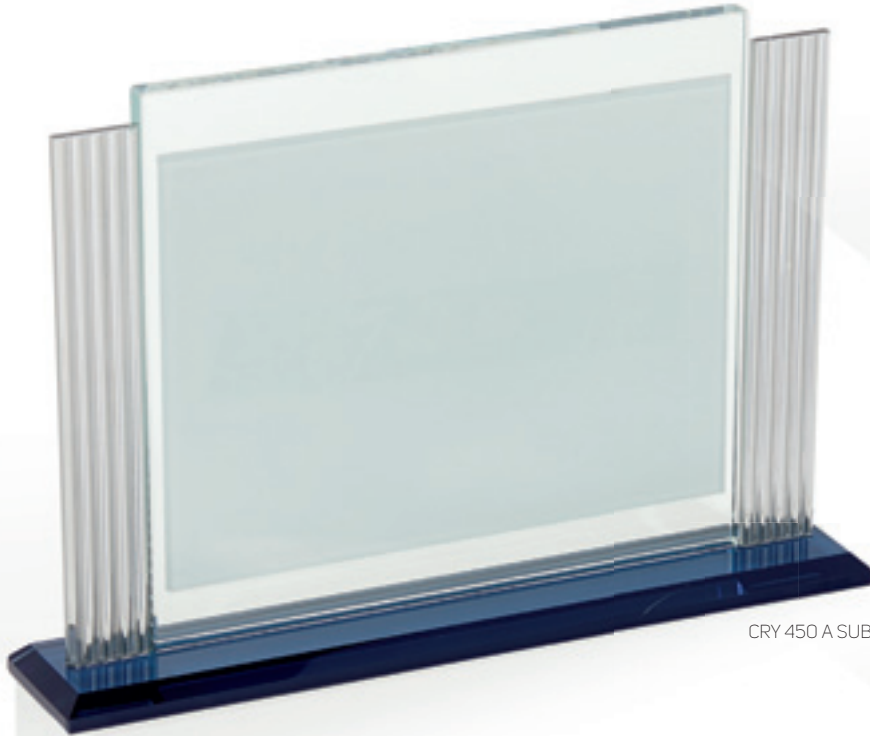

Targa in vetro sub removibile inclusa
 Removable sub glass plaque included

CRY 450 SUB

SUPPORTO IN VETRO + TARGA IN VETRO SUBLIMATICA
 GLASS SUPPORT + GLASS PLAQUE FOR SUBLIMATION
 BASE FUMÈ

Esempio di personalizzazione
 Example of customization