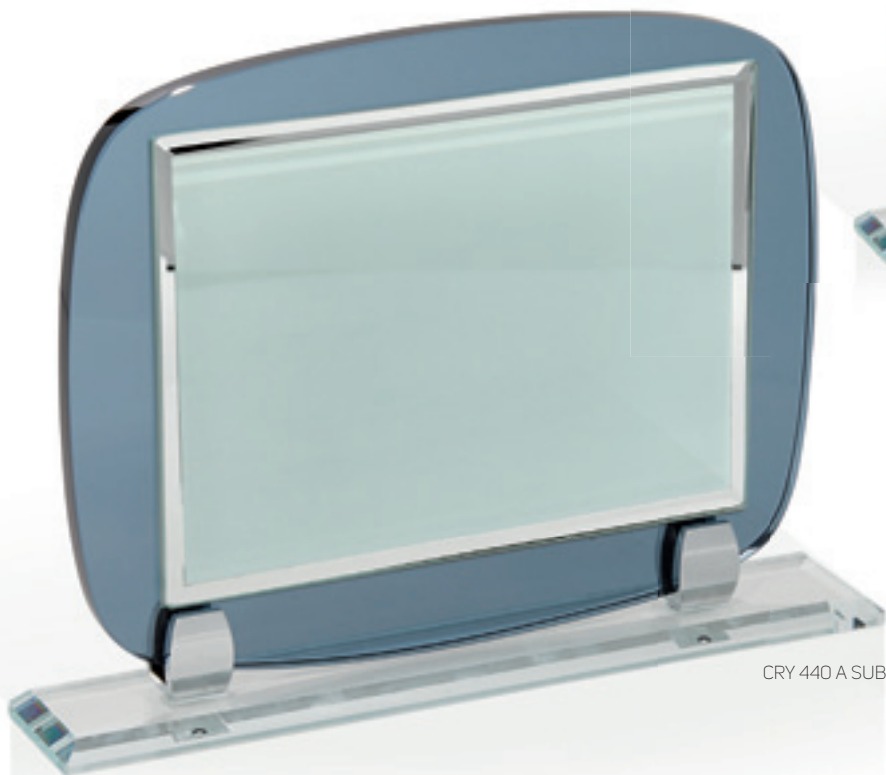

Targa in vetro sub removibile inclusa
Removable sub glass plaque included
Base removibile / Removable base

CRY 440 SUB

SUPPORTO IN VETRO + TARGA IN VETRO SUBLIMATICA
GLASS SUPPORT + GLASS PLAQUE FOR SUBLIMATION