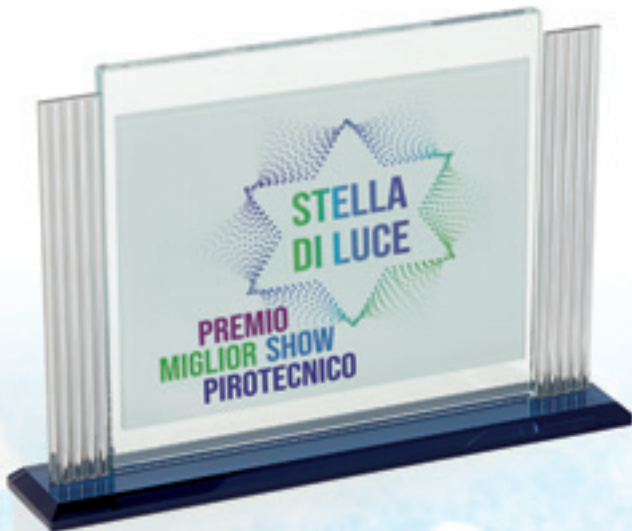

Targa in vetro sub removibile inclusa
 Removable sub glass plaque included

CRY 450 SUB

SUPPORTO IN VETRO + TARGA IN VETRO SUBLIMATICA
 GLASS SUPPORT + GLASS PLAQUE FOR SUBLIMATION
 BASE FUMÈ

Esempio di personalizzazione
 Example of customization