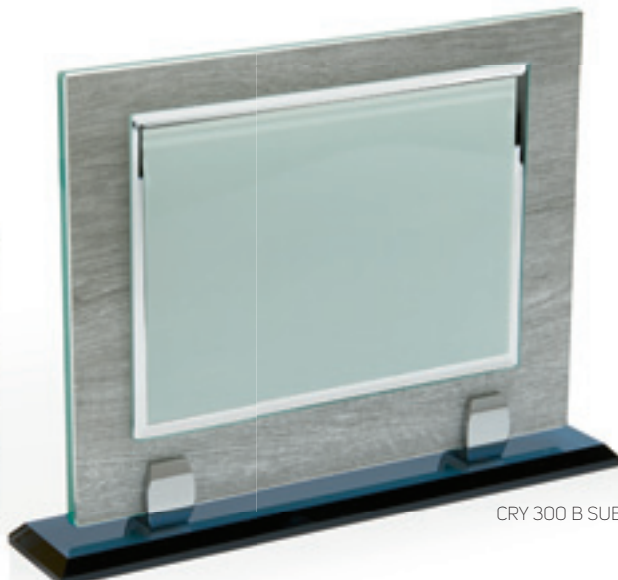

CRY 300 B SUB