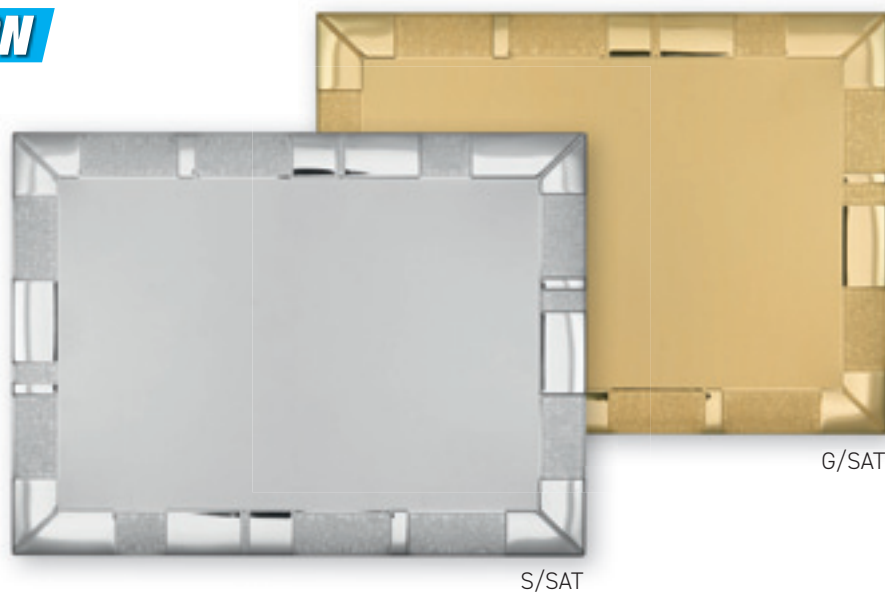

PER SUBLIMAZIONE FOR SUBLIMATION

Targa Merano