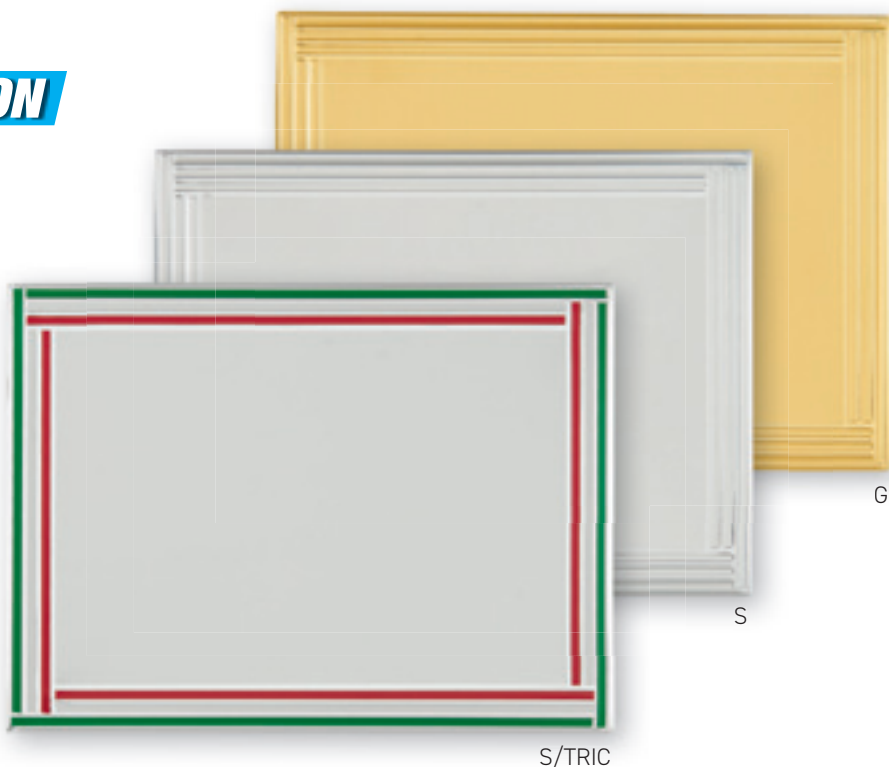

PER SUBLIMAZIONE FOR SUBLIMATION

Targa Rovigo

S/TRIC

ART. / CODE	MISURA / SIZE	PACK
TGRVG20x15S/TRIC	20x15	10
TGRVG18x13S/TRIC	18x13	10
TGRVG16x12S/TRIC	16x12	10

SILVER

ART. / CODE	MISURA / SIZE	PACK
TGRVG20x15S	20x15	10
TGRVG18x13S	18x13	10
TGRVG16x12S	16x12	10

GOLD

ART. / CODE	MISURA / SIZE	PACK
TGRVG20x15G	20x15	10
TGRVG18x13G	18x13	10
TGRVG16x12G	16x12	10