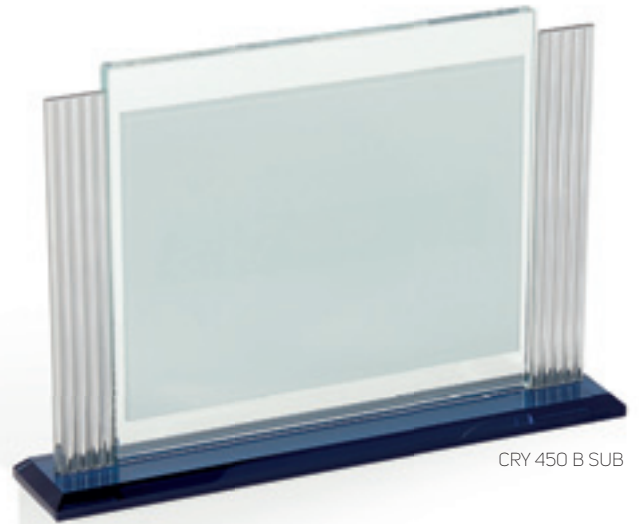

Targa in vetro sub removibile inclusa
 Removable sub glass plaque included

CRY 450 SUB

SUPPORTO IN VETRO + TARGA IN VETRO SUBLIMATICA
 GLASS SUPPORT + GLASS PLAQUE FOR SUBLIMATION
 BASE FUMÈ

Esempio di personalizzazione
 Example of customization