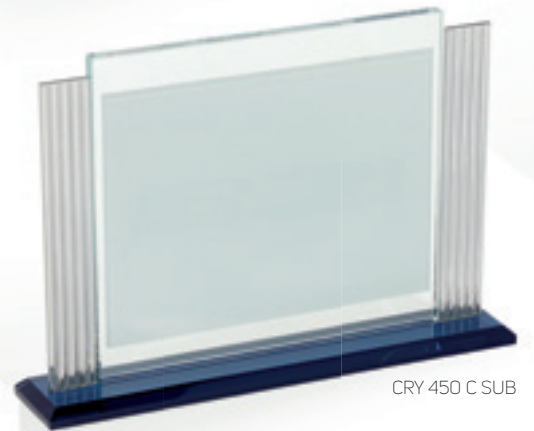

Targa in vetro sub removibile inclusa
 Removable sub glass plaque included

CRY 450 SUB

SUPPORTO IN VETRO + TARGA IN VETRO SUBLIMATICA
 GLASS SUPPORT + GLASS PLAQUE FOR SUBLIMATION
 BASE FUMÈ

Esempio di personalizzazione
 Example of customization