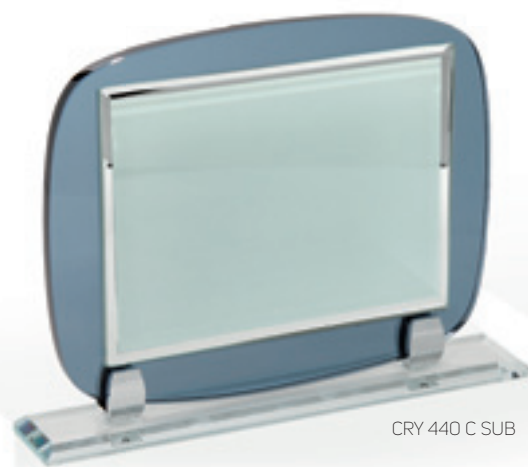

CRY 440 A SUB

CRY 440 C SUB

Esempio di personalizzazione
Example of customization