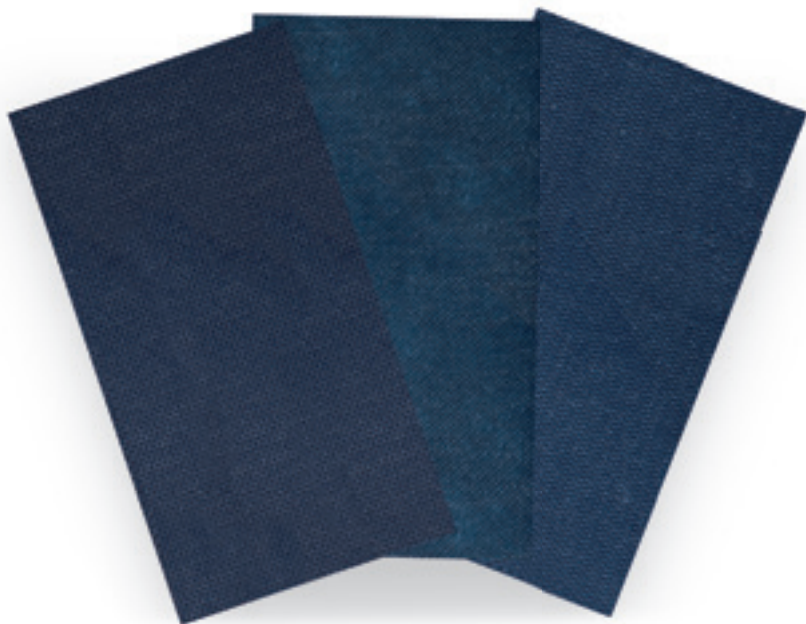

ART. / CODE	MISURA / SIZE	PACK
LC-PAN215	21,5x15	1
LC-PAN194	19,4x14,4	1
LC-PAN188	18,8x13,8	1
LC-PAN17	17x12	1
LC-PAN154	15,4x11,4	1
LC-PAN148	14,8x10,8	1