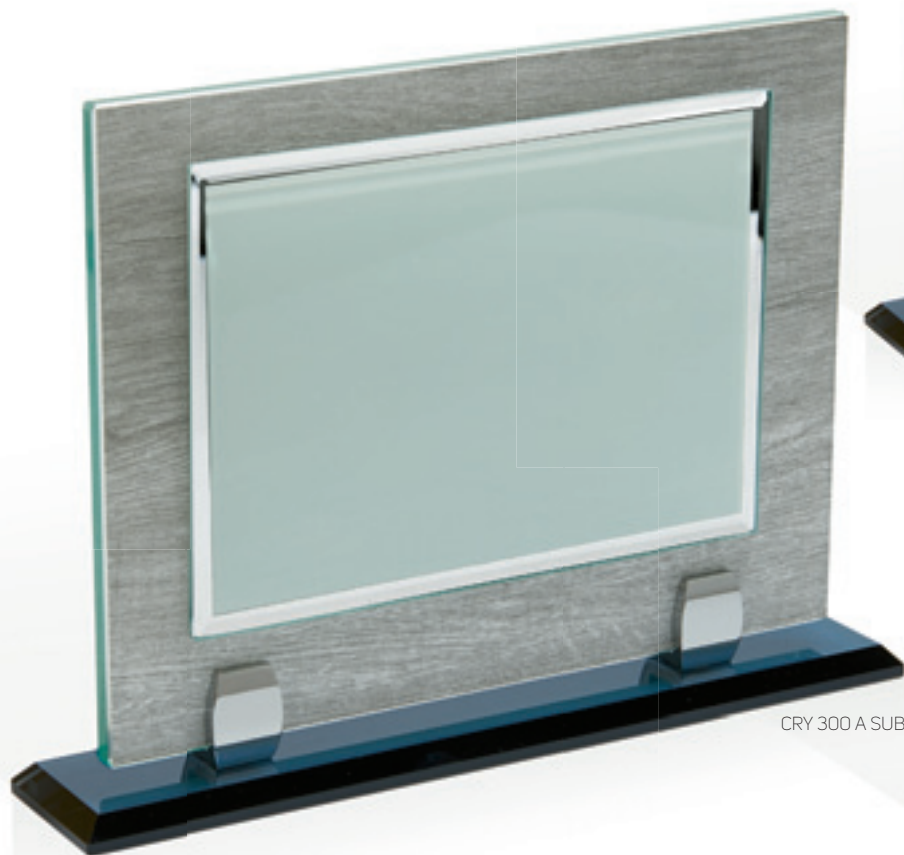

CRY 300 SUB

SUPPORTO IN VETRO + TARGA IN VETRO SUBLIMATICA
GLASS SUPPORT + GLASS PLAQUE FOR SUBLIMATION
BASE FUMÈ

CRY 300 A SUB