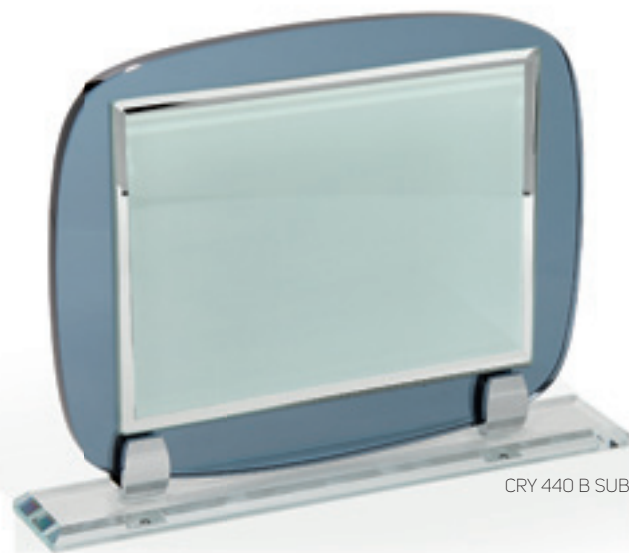

CRY 440 B SUB